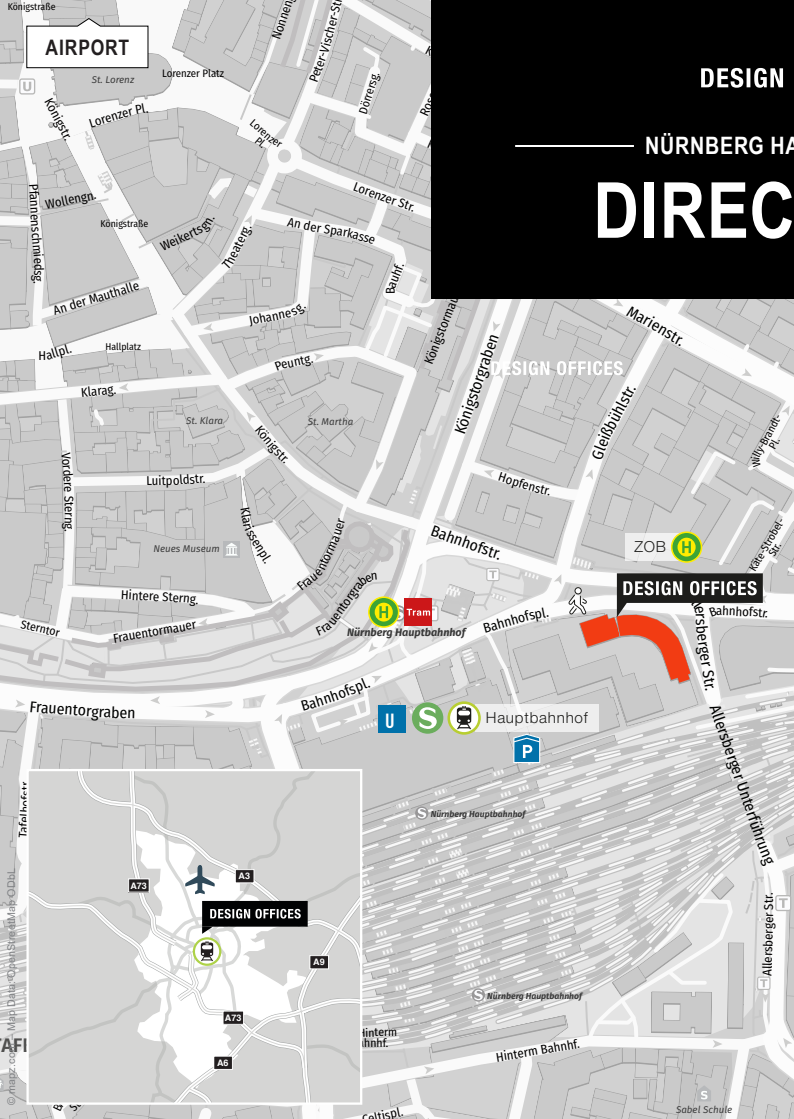

AIRPORT

DESIGN OFFICES

NÜRNBERG HAUPTBAHNHOF

DIRECTIONS

PUBLIC TRANSPORT

- Central Station | 150 m 🚶
S1, S2, S3, S4
EN, IC, ICE, RB, RE
U1, U2, U3
Bus 34, 44
- ZOB Nürnberg | 100 m 🚶
different busses
- Airport Nürnberg | 8,4 km

ARRIVAL BY CAR

via A9, A6

PARKING

- Parking garage at the central station
only on request
- „Nürnberger Akademie“
Gewerbemuseumsplatz

ADDRESS

Design Offices Nürnberg Hauptbahnhof
Bahnhofstraße 2
90402 Nürnberg
Telefon: +49 911 95150822
nuernberg.hauptbahnhof@designoffices.de
www.designoffices.de