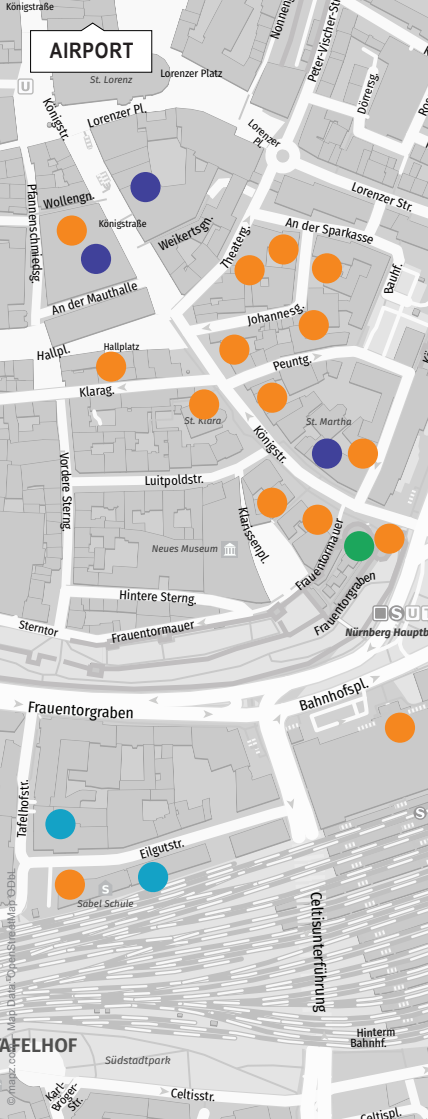

AIRPORT

DESIGN OFFICES

NÜRNBERG HAUPTBAHNHOF

ENVIRONMENT

DESIGN OFFICES

RESTAURANTS

ACCOMODATION

SHOPPING

LEISURE