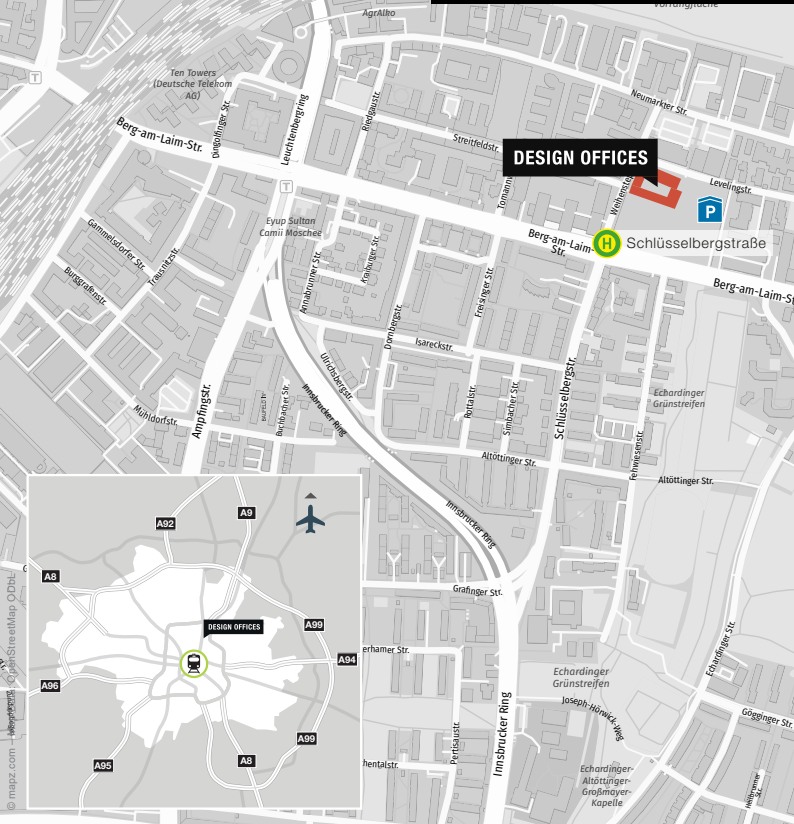

DESIGN OFFICES

MÜNCHEN MACHEREI

DIRECTIONS

PUBLIC TRANSPORT

-  Schlüsselbergstraße | 150 m 
Bus
-  Leuchtenberg | 1 km 
S1, S2, S4, S6, S8
-  Munich Airport | 35 km
-  Munich Central Station | 9 km

BY CAR

via A94

PARKING

-  Customer parking
at the location
-  „Germany Parking“
Dingolfinger Straße 2 - 4

ADDRESS

Design Offices München Macherei
Weihenstephaner Str. 12
81673 München
Telefon: +49 89 2080448-0
muenchen.macherei@designoffices.de
www.designoffices.de