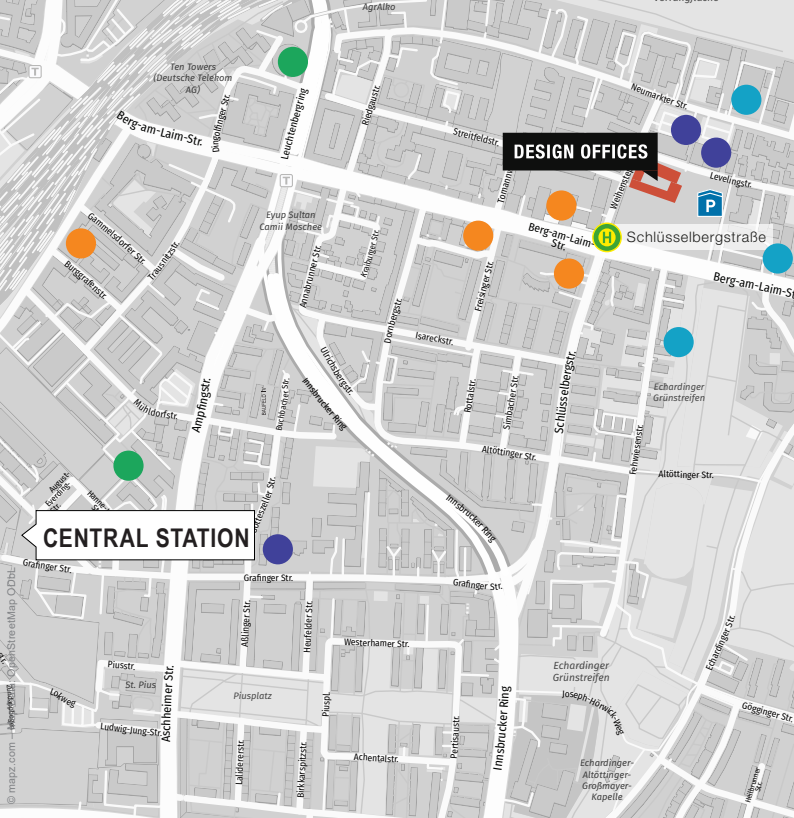

DESIGN OFFICES

MÜNCHEN

MACHEREI

HIGHLIGHTS

DESIGN OFFICES

MÜNCHEN
MACHEREI
HIGHLIGHTS

URBAN, LIVELY QUARTER

The new creative hub for makers is located in a great quarter with gastronomic variety, exhibition areas for art and culture, a variety of shopping facilities and hotels as well as a fitness studio.

AIRPORT

DESIGN OFFICES

MÜNCHEN MACHEREI

NEIGHBOURHOOD

CENTRAL STATION

DESIGN OFFICES

RESTAURANTS

ACCOMODATION

SHOPPING

LEISURE

DESIGN OFFICES

MÜNCHEN MACHEREI

DIRECTIONS

PUBLIC TRANSPORT

- Schlüsselbergstraße | 150 m Bus
- Leuchtenberg | 1 km S1, S2, S4, S6, S8
- Munich Airport | 35 km
- Munich Central Station | 9 km

DESIGN OFFICES

KEY FACTS

MÜNCHEN

**LARGEST AIRPORT:
MUNICH AIRPORT**

**CENTER OF CULTURE, POLITICS,
SCIENCES AND MEDIA**

5

of the 30 DAX companies have their
state capital.

LEADING LOCATION IN THE INDUSTRIES: